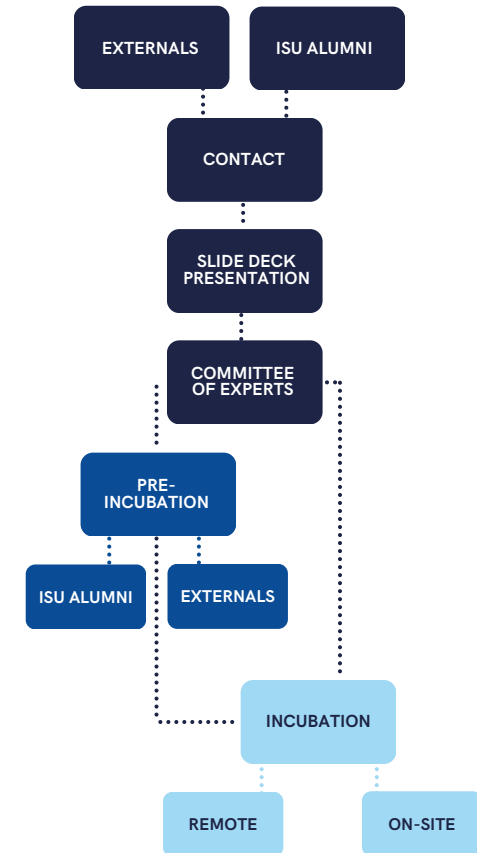

MORE
INFORMATION

**ISU Incubator
website:**

Incubator

International Space University
1, rue Jean-Dominique Cassini
67400 Illkirch-Graffenstaden
France

LinkedIn

More information

<https://incubator.isunet.edu>
incubator@isunet.edu

ISU INCUBATOR

Your Gateway to Space

Space

Your project is related to the **space industry** and you wish to be put in contact with its actors.

Pre-incubation

We offer a **3 months pre-incubation** period that will allow you to develop your project. You will be accompanied to define your **business plan**, to identify **customers**, technical **partners**, and **financing**.

Incubation

Then you have two years to develop your project in our offices, with privileged access to **ISU's expertise**, its students and faculty, and the **space sector contacts**. You will receive help with financing as well as setting up your research and development.

ISU PROCESS

For more information: incubator@isunet.edu

5 400 alumni - A place fully dedicated to space entrepreneurship projects